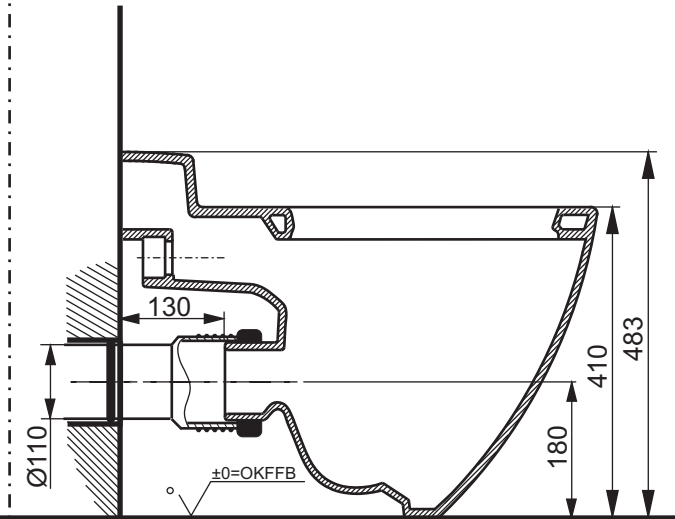

A. Floor connection - P trap

B. Floor connection - 90° trap

C. Wall connection

Designation  
**NC SERIES**  
 WC back-to-wall, washdown  
 CW763Y

**TOTO**

Altered		Scale	1:10
		Signed	T.G.
		Date	10/09/2013

This drawing including the respective data may neither be duplicated nor modified nor altered without the consent of TOTO Europe GmbH. The usage of the data/technical drawings takes place at user's own risk and under exclusion of any liability of TOTO Europe GmbH and/or of the companies of the TOTO-Group. The indicated dimensions are not binding; products are subject to change.