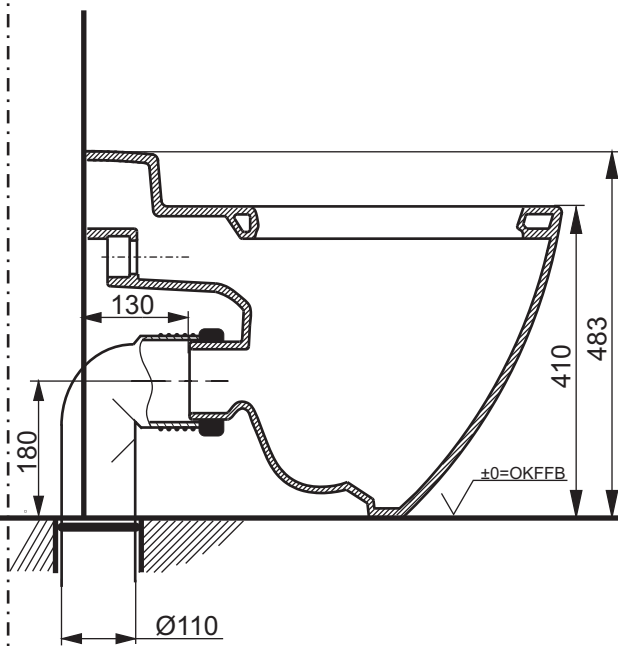

A. Floor connection - P trap

B. Floor connection - 90° trap

C. Wall connection

Designation  
**NC SERIES**  
 WC back-to-wall, washdown  
 CW763Y

**TOTO**

Altered		Scale	1:10
		Signed	T.G.
		Date	10/09/2013

This drawing including the respective data may neither be duplicated nor modified nor altered without the consent of TOTO Europe GmbH. The usage of the data/technical drawings takes place at user's own risk and under exclusion of any liability of TOTO Europe GmbH and/or of the companies of the TOTO-Group. The indicated dimensions are not binding; products are subject to change.