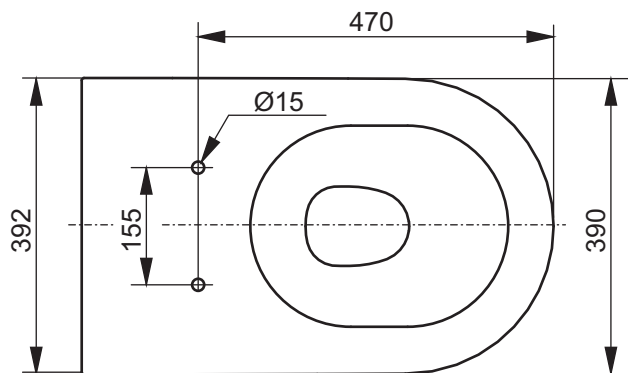

A. Floor connection - P trap

B. Floor connection - 90° trap

C. Wall connection

Designation  
**NC SERIES**  
 WC back-to-wall, washdown  
 CW763Y

**TOTO**

Altered		Scale	1:10
		Signed	T.G.
		Date	10/09/2013

This drawing including the respective data may neither be duplicated nor modified nor altered without the consent of TOTO Europe GmbH. The usage of the data/technical drawings takes place at user's own risk and under exclusion of any liability of TOTO Europe GmbH and/or of the companies of the TOTO-Group. The indicated dimensions are not binding; products are subject to change.